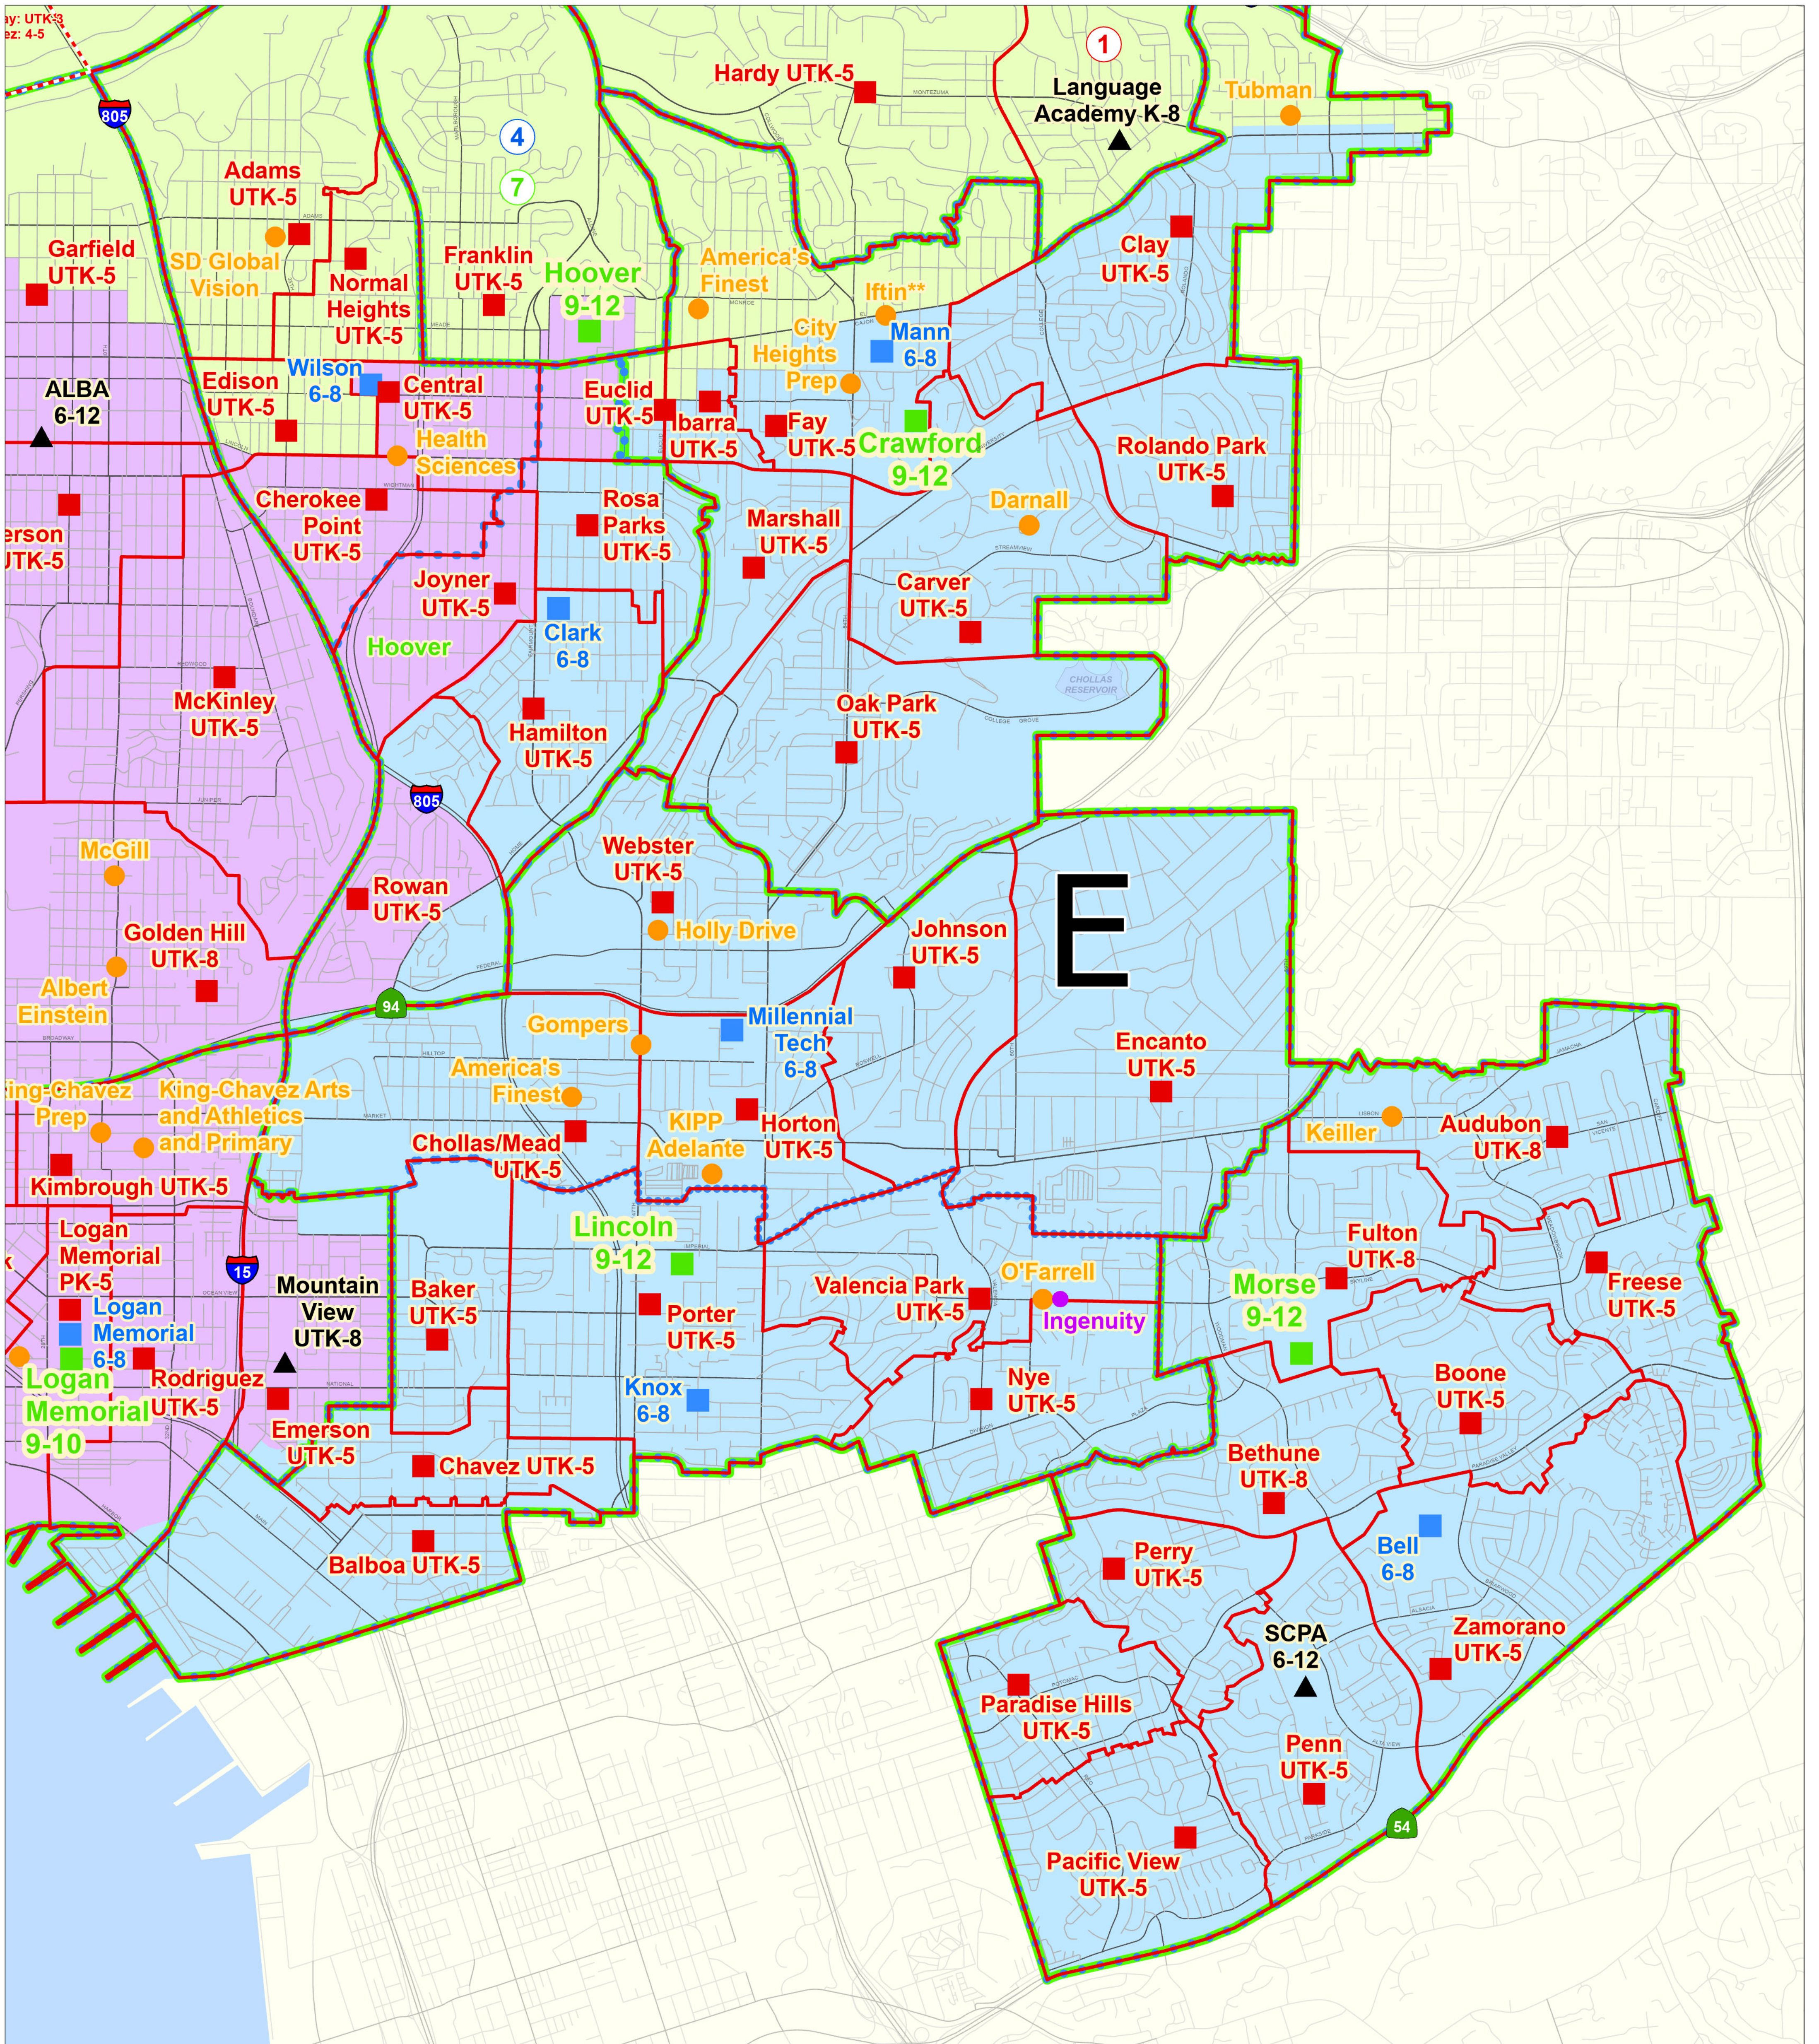

San Diego Unified School District

2023-24 Schools and Attendance Boundaries

with School Board Sub-District E

Schools

- Elementary
- Middle
- High
- Charter
- Charter (Independent Study)
- Other District Sites

Attendance Boundaries

- Elementary
- Elementary (Overlapping)
- Middle
- High

Please exercise caution in using this map for determining the final assignment of students. Contact the Attendance Boundaries Office at (619) 725-5668 or use the online lookup system at www.sandiegounified.org/schoolfinder. This map pertains only to the 2023-24 school year. Attendance boundaries are reviewed annually and subject to change.

IMPORTANT NOTE:
 **Iftin Charter School is authorized by the San Diego County Office of Education, not by San Diego Unified School District. It is located in SDUSD facilities.

San Diego Unified School District
 Instructional Facilities Planning Department
 4100 Normal Street, Room 3150
 San Diego, CA 92103
 July 1, 2023

Index of Optional Attendance Areas

Elementary	Middle	High
1 Clay-Hardy	3 Dana/Correia-Roosevelt	6 Point Loma-San Diego
2 Foster-Juarez	4 Lewis-Wilson	7 Henry-Hoover
	5 Lewis-Taft	8 Henry-Kearny

Board Sub-Districts